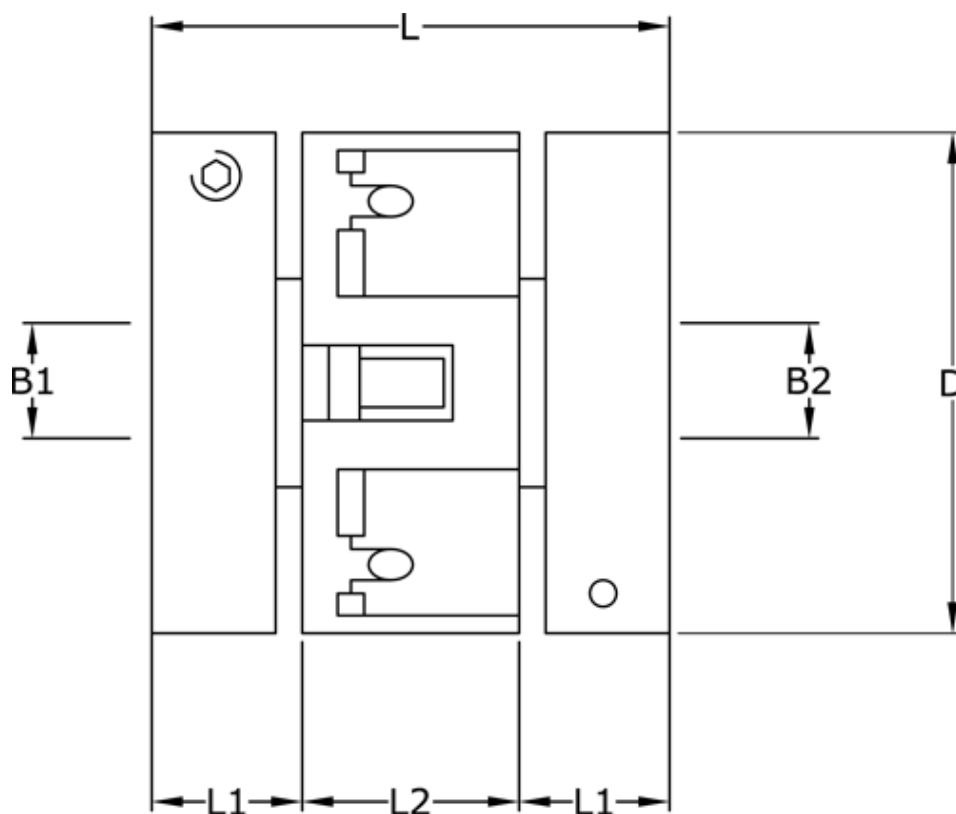

Data Sheet

Article number: 3322207272828

Description: Uni-Lat Coupling size 207.27.28.28
clamp hub, bore 8/8 mm

Measures

B1	= 8
B2	= 8
D	= 27
L	= 25.4
L1	= 9.3
L2	= 6.9
Screw	= M3